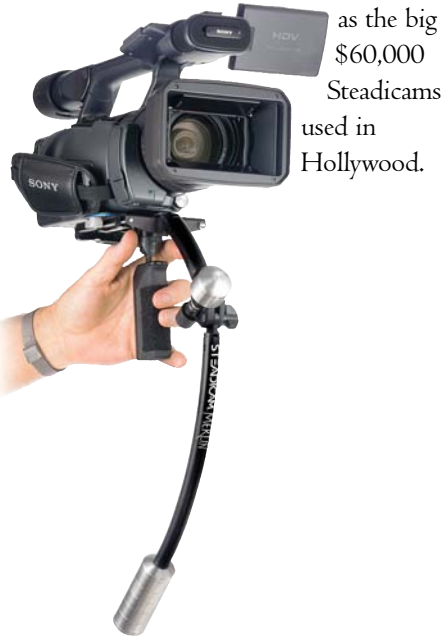

THE NEW  
STEADICAM  
MERLIN  
CAMERA  
STABILIZING  
SYSTEM.

LIGHT, AGILE,  
SEAMLESS  
SHOOTING  
FOR TODAY'S  
VIDEOGRAPHER.

Get used to miraculous shots!

VERSATILE. ADJUSTABLE. PRECISE.

# The Steadicam Merlin is your essential professional partner.

**L**ife doesn't stand still. Now keep up with the action more easily than ever with the new ultra-light, ultra-compact Steadicam® Merlin™

Brilliantly reborn as the Steadicam Merlin, it's half the weight and four times as stable as the JR! Yet astonishingly, Merlin can move as smoothly

as the big \$60,000 Steadicams used in Hollywood.

Merlin lets you fly wherever the scene takes you—up and down steps, indoors and outside, through crowds—almost anywhere, with precise, elegant control and ease for memorable, professional “you are there” footage. And its quick-release mount lets you instantly swap camera connections between your Merlin and any tripod.