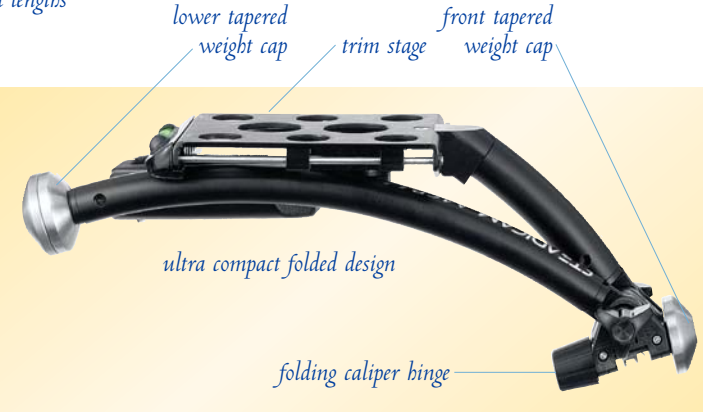

**Steadicam  
Merlin.**  
BRILLIANTLY  
CONCEIVED.  
AFFORDABLE.

precision trim stage micrometer adjustments

large trim stage with level for secure camera mounting

patented 3-axis gimbal handle assembly for precise control at unprecedented focal lengths

upper spar

upper caliper locking knob

patent-pending folding caliper hinge for precise geometry whether open, closed or shoulder mounted

lower caliper locking knob

caliper adjusting knob

caliper release lever

ultra-light, ultra-rigid aluminum alloy upper and lower spars

5 threaded precision stainless steel balance weights

rapid-mounting locking dovetail plate

accessory tripod mounting plate

lower tapered weight cap

trim stage

front tapered weight cap

ultra compact folded design

folding caliper hinge

lower tapered weight cap

**Specifications:**

Folded size: 3.5" x 2" x 11"

Open size, without weights: 3.5" x 3.5" x 7" (minimum) to 13.5" (maximum)